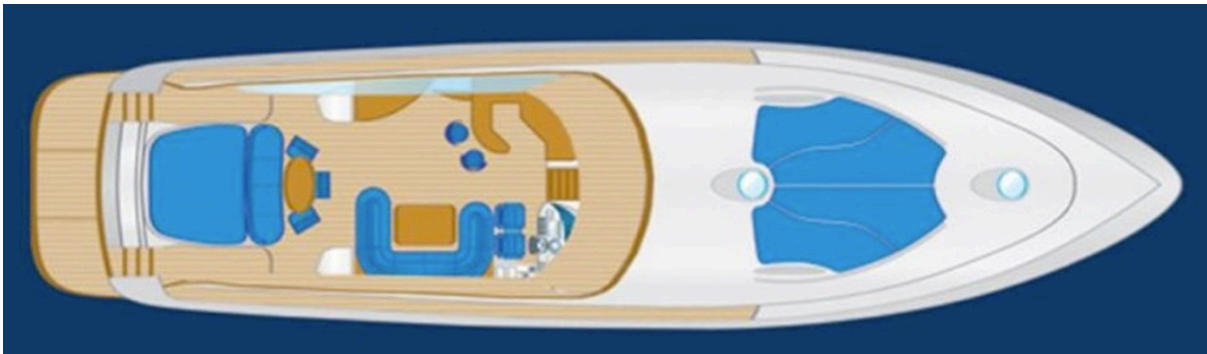

All particulars are believed to be correct, but not guaranteed.

BAIA 78 ATLANTICA

LAYOUT:

3 guest cabins with 3 bedrooms.

Crew cabin with 2 beds.

Lower deck saloon with large L shape sofa with privacy curtain facing TV

Saloon with u shape sofa facing furniture accommodating TV furniture, bar area and complete helm station.

NAVIGATION:

Radar antenna

GPS antenna

VHF antenna

Display for navigation Simrad radar and plotter

Radio VHF Furuno

Dishwasher

Wine fridge

Ice maker

Washing machine drier

All particulars are believed to be correct, but not guaranteed.

BAIA 78 ATLANTICA

PLANS:

All particulars are believed to be correct, but not guaranteed.