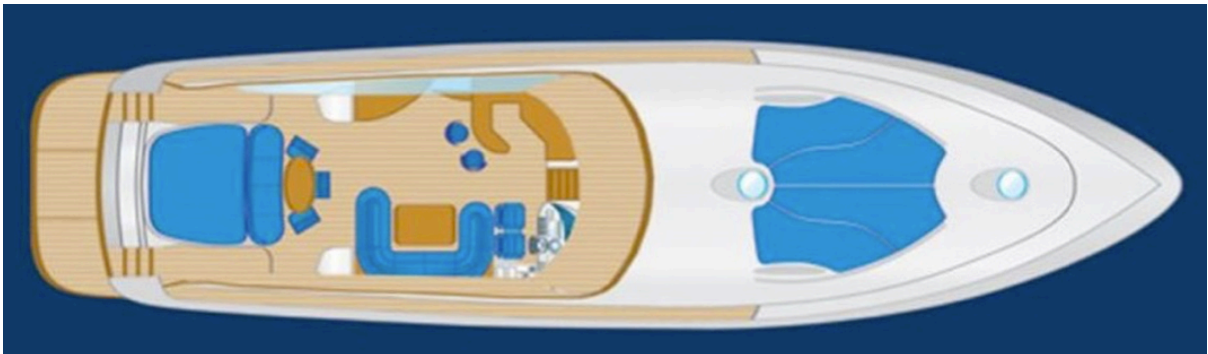

BAIA 78 ATLANTICA

PLANS:

All particulars are believed to be correct, but not guaranteed.