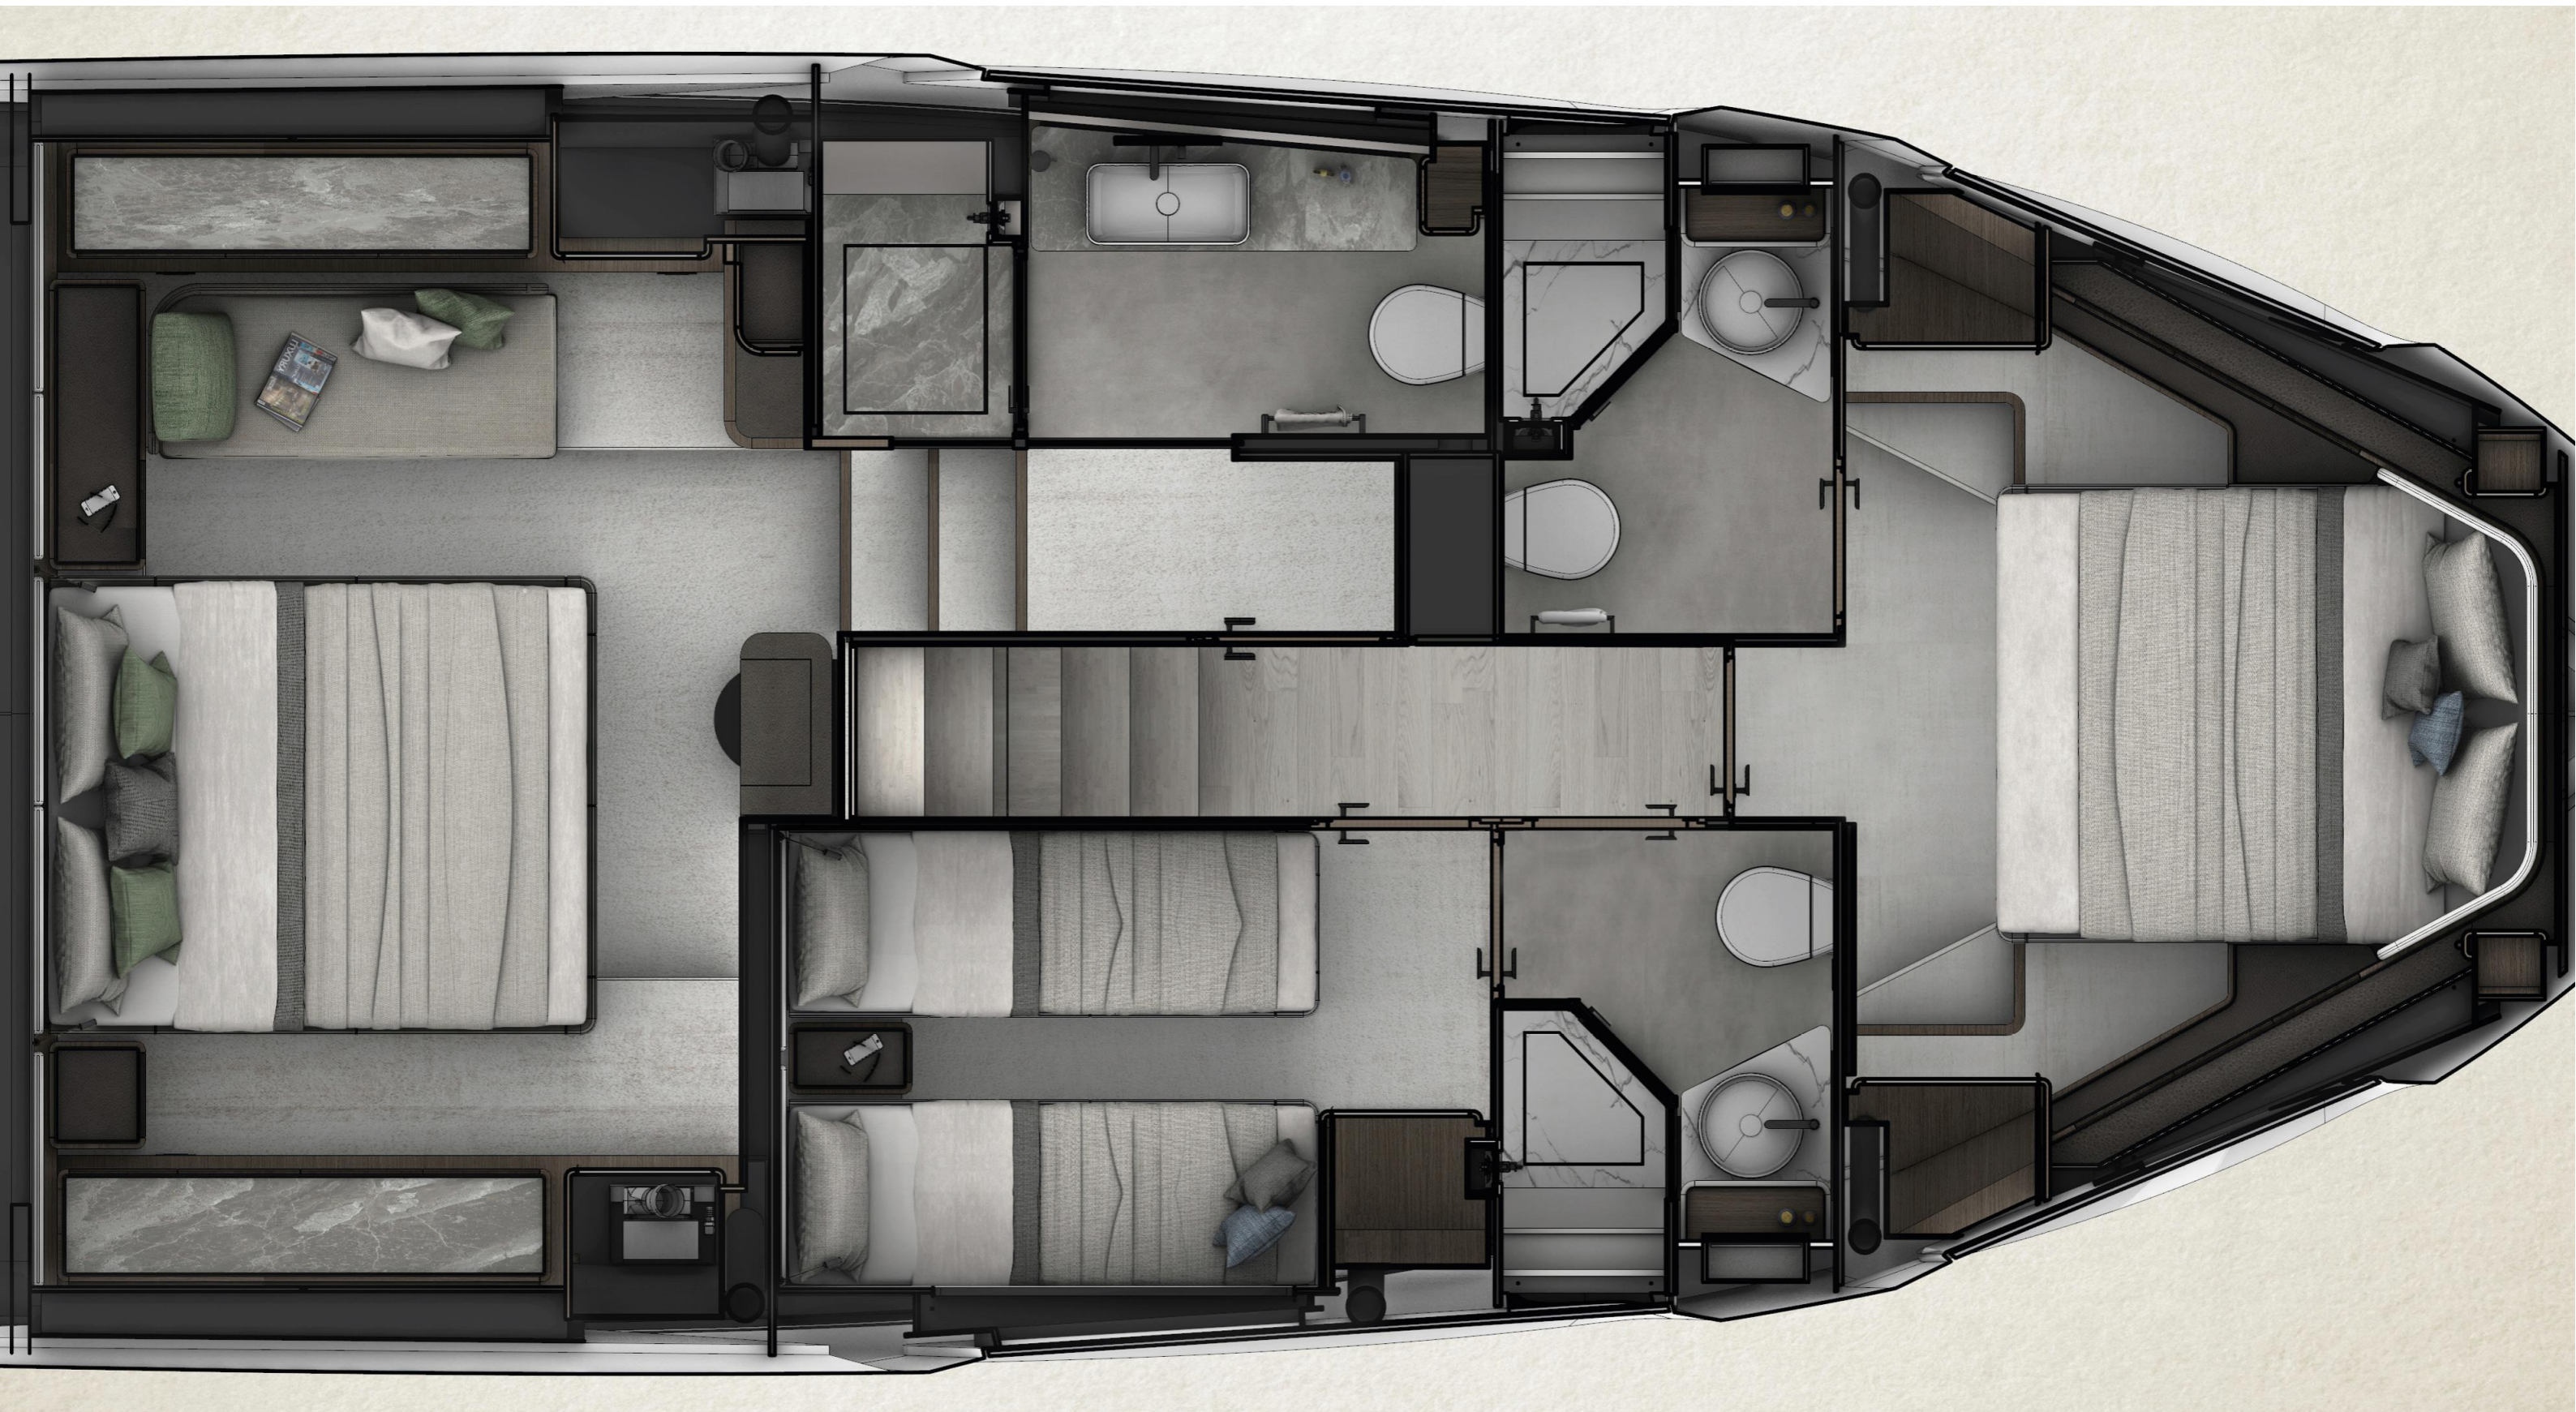

FY580

MATERIALS & FINISHING