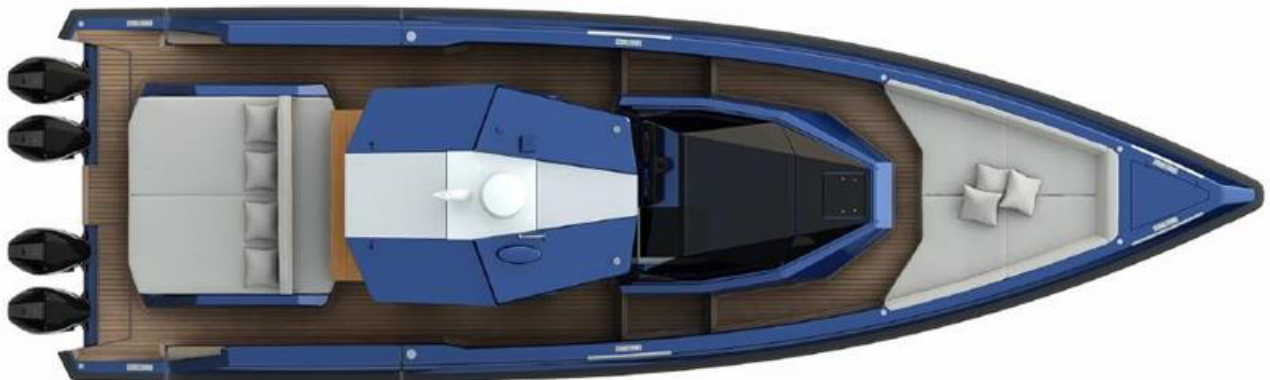

Disclaimer

BROKERS offer the details of this vessel in good faith but cannot guarantee or warrant the accuracy of this information nor warrant the condition of the vessel. Pictures of the vessel may be taken from the catalogue. This document does not represent in any case a contractual term.