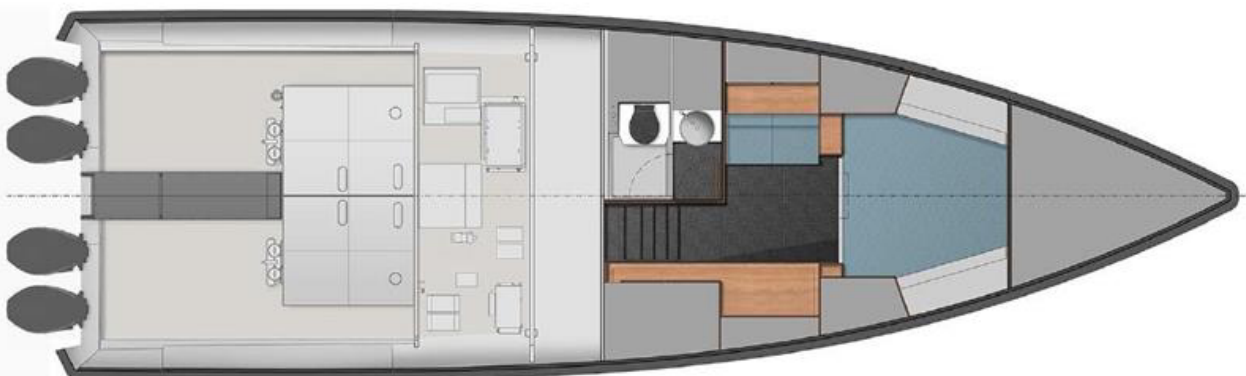

Disclaimer

BROKERS offer the details of this vessel in good faith but cannot guarantee or warrant the accuracy of this information nor warrant the condition of the vessel. Pictures of the vessel may be taken from the catalogue. This document does not represent in any case a contractual term.