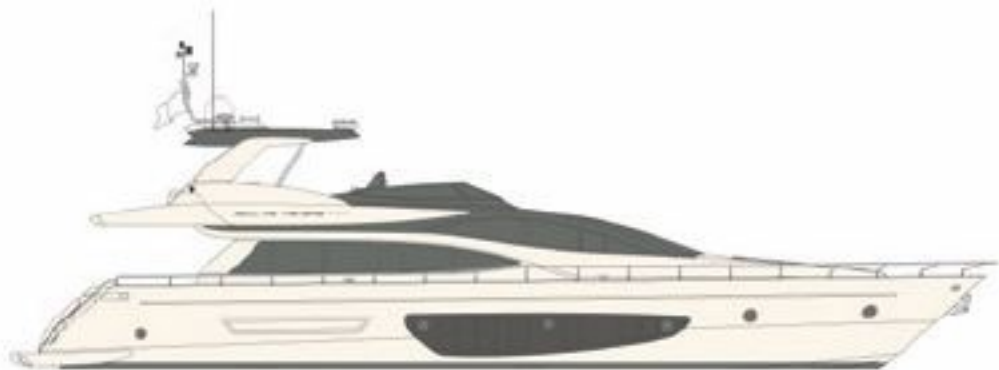

75' VENERE SUPER

Profile

Fly bridge

Main deck

Lower deck
Standard version