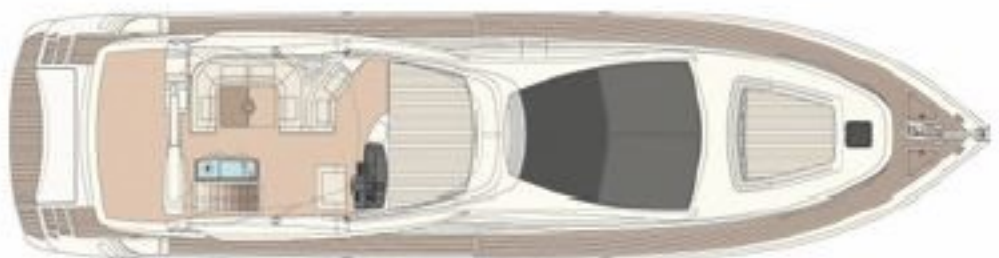

75' VENERE SUPER

Profile

Fly bridge

Main deck

Lower deck
Standard version